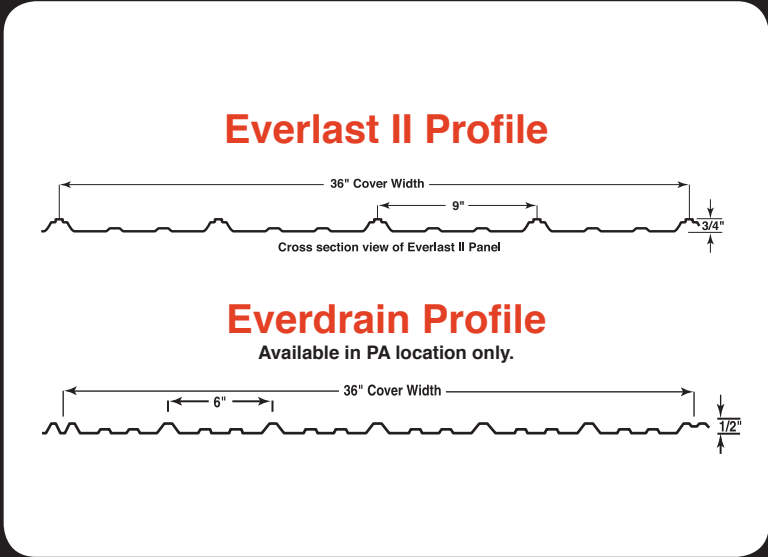

COLORBOND® is a registered trade mark of BlueScope Steel Limited.

Colors	OMNI™	LYNX
Ash Gray	☒	☒
Beige	☒	☒
Black	☒	☒
Brite White	☒	☒
Bronze	☒	☒
Brown	☒	☒
Burgundy	☒	☒
Charcoal	☒	☒
Clay	☒	☒
Crimson Red	☒	☐
Heron Blue	☒	☐
Ivy	☒	☒
Light Stone	☒	☒
Ocean Blue	☒	☒
Patina Green	☒	☒
Red	☒	☒
Slate	☒	☒
Tan	☒	☒

Four locations to serve you!

Everlast Roofing, Inc.
10 Enterprise Court,
Lebanon, PA 17042
Phone: (717) 270-6554
Fax: (717) 270-6569

Everlast Roofing, Inc.
7180 N 050 E
Howe, IN 46746
Phone: (260) 562-3783
Fax: (260) 562-3738

Everlast Roofing, Inc.
161 Grand Valley Ave
Orwell, OH 44076
Phone: (440) 375-1030
Fax: (440) 350-1412

Everlast Roofing, Inc.
24 JR Mains Drive
Bridgton, ME 04009
Phone: (207) 647-5500
Fax: (207) 647-5599